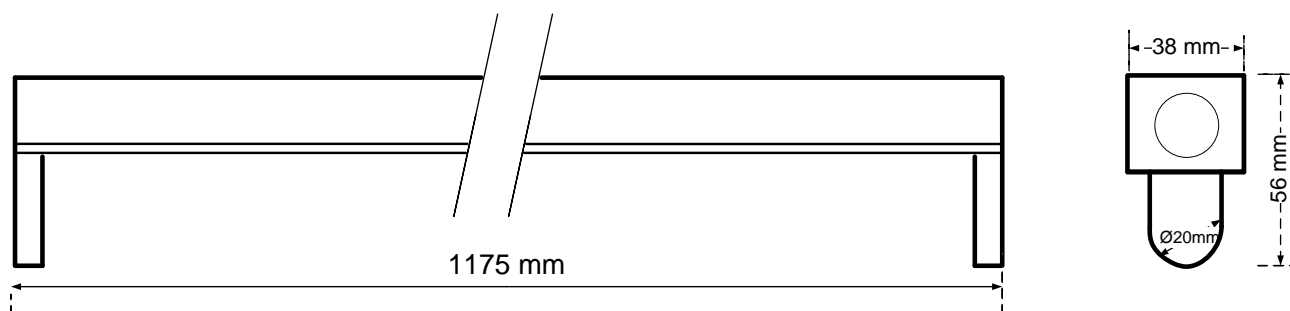

805-214

General Information

Order Code	805-214
Product Description	CYFELCO B T5 1X28W DALI
Application	Offices, shops, educational and public centres, etc.
Installation	Ceiling Surface Mounted Luminaire
Luminaire type	Slim Line Batten for T5 Lamps
Light Source	T5 Fluorescent Tube
Number of light sources	1 pc (not included)
Gear	Vossloh-Schwabe DALI Electronic Ballast (HF)
Dimming	Dimmable
Standards	2014/30/EU Electromagnetic Compatibility Directive 2014/35/EU Low Voltage Directive
CE mark	Yes
Warranty	X years

Electrical Data

Lamp Power	28 W
Input voltage	220-240 V
Input Frequency	50-60 Hz
Protection class	Class I

Mechanical Characteristics

Housing Material	Sheet steel 0,5mm
Surface Finish	White powder coating (RAL 9003)
Ingress protection code	IP 20 [Finger-protected]
Mechanical impact protection code	IK03
Dimensions LxWxH	1175x38x56mm

Logistics

Packing	1 pc per resistant carton
Net weight	xx kg
Gross weight	xx kg
Volume	Xx m ³

Dimensional Drawing

ELMASCO INDUSTRIES S.A.

Head Office : 44 K. Palama, 14343 N. Chalkidona, Athens, Greece
 Production Plant : Ag. Adrianos, 21100 Nafplio, Greece
 Email: elmasco@elmasco.eu